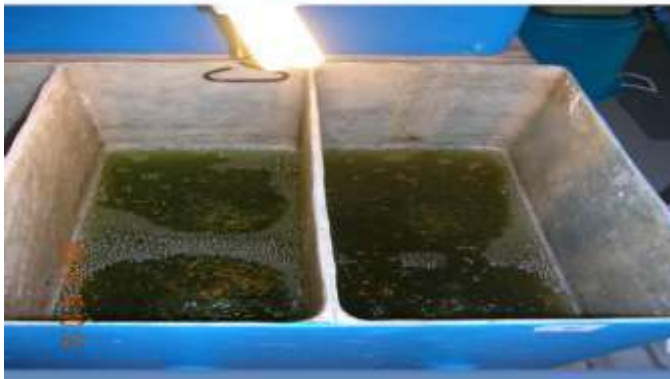

## Case Study Pico Wastewater Treatment BANGKOK ZOO ALGAE REMOVAL PROJECT

**ALGAE REACTOR TANKS**

**ANAEROBIC REACTOR**

**AEROBIC REACTOR**

**AEROBIC REACTOR**

**ALGAE REMOVAL TEST RESULT**

**ALGAE REMOVAL TEST RESULT**